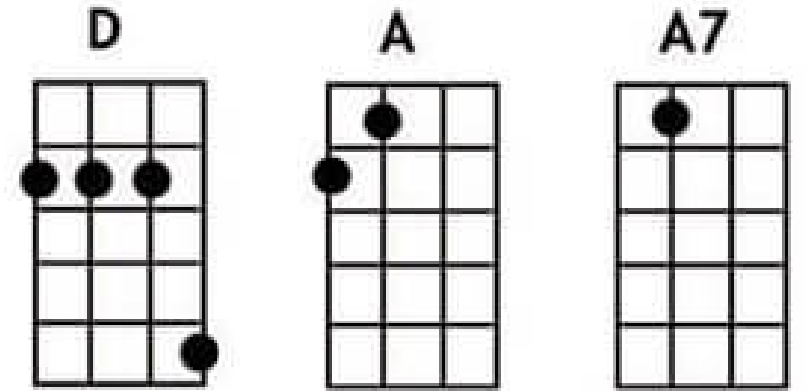

D
It will take three hours in an aeroplane

I'll be strumming ukulele all the way **A**

I hope she wants to see me again **A7**

I'll be strumming ukulele all the way **D**

Chorus: Play it well, Play it well

See you later, I'm on my way **A**

For I'm goin' to Dunedin **A7**

And I'm catching up with Susan **A** **A7**

I'll be strumming ukulele every day **D**