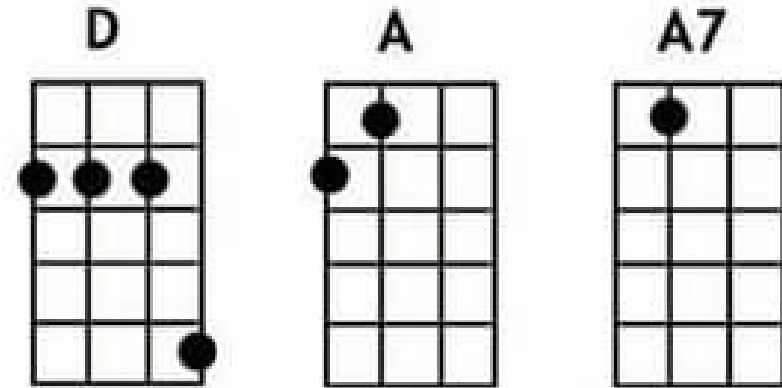

STRUMMING UKULELE EVERY DAY

D
Oh, I went down south for to see my girl

Strumming ukulele every day **A**

My Suzie she's a pretty girl **A7**

Strumming ukulele every day **D**

Chorus: Play it well, Play it well

See you later, I'm on my way **A**

For I'm goin' to Dunedin **A7**

And I'm catching up with Susan **A** **A7**

I'll be strumming ukulele every day **D**

Tune: Polly Wolly Doodle
(Stephen Foster) Lyrics adapted by