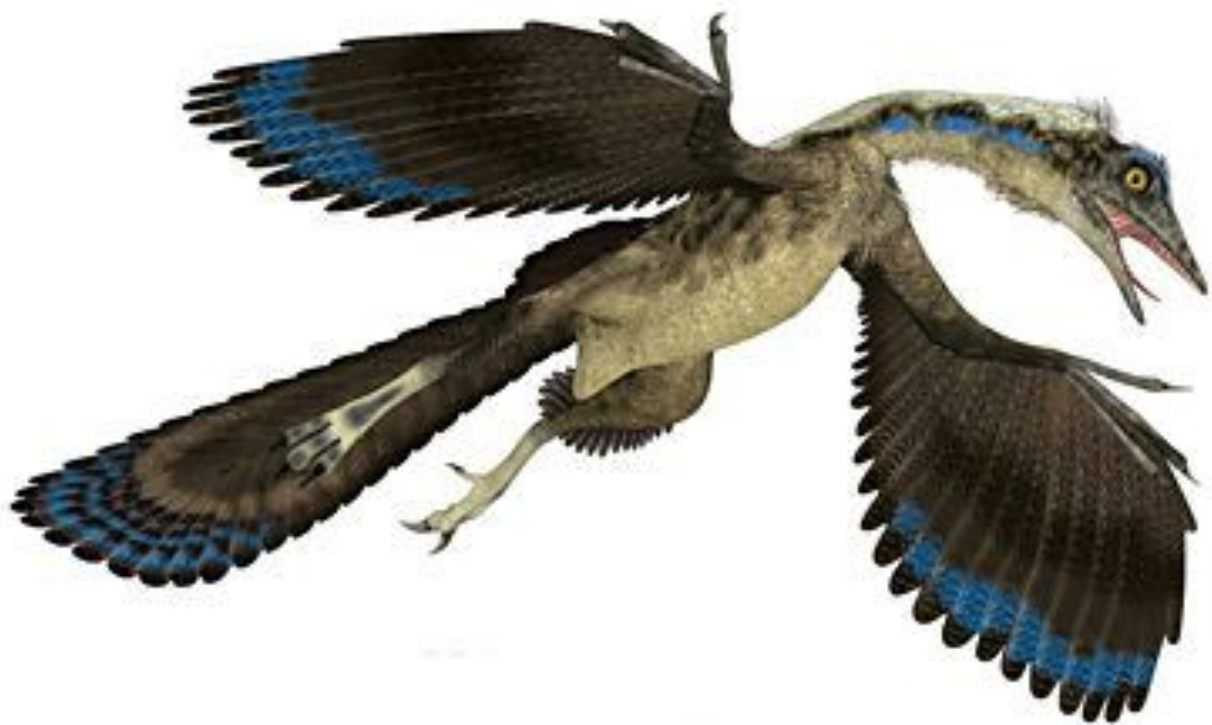

From the drawing of J. Audubon, F. R. S., & L. S.

Engraved, colored, and collated by S. Searl, 1828.

Roseate Spoonbill
PLATA LEA. AD. & J. A. L.
— 1828. —

American Bittern
ARDEA HIBOL

PLATE XXX

PLATE XXX

Passenger Pigeon
COLUMBA MIGRATORIA, Linn.
Male, 1. Female, 2.

Louisiana Heron. ARDEA LUDOVICIANA. W. Male adult.

Blue Jay.
CORYVUS CRISTATUS.
Male, 1. Female, 2, 3.

Drawn from nature by J.J. Audubon F.R.S. & F.L.S.

Engraved, printed & Coloured by R. Swain, 1827

Meleagris gallopavo Wild Turkey - *Straggelbalken*

Arctic Tern.
STERNA ARCTICA.

Drawn from Nature and Published by J. Van der Aarde, 1851, U.S.

Blue Crane, or Koon.
ALCEDO CORUANA.
L. 1841. Birds spring plumage. 2. Young second Year.

Engraved, Printed & Coloured by W. H. Barre, 1850.

Willow Grouse or Large Ptarmigan.

TETRAO PALIFEX, Temm.

Male, 1. Female, 2. & Young.
Siberian Forest, Nov. 1850.

From the Museum of the Smithsonian Institution, U.S.A.

Scarlet Ibis
IBIS, SCARLET, A. Vieillot
1. Adult Male. 2. Young Female Adult.