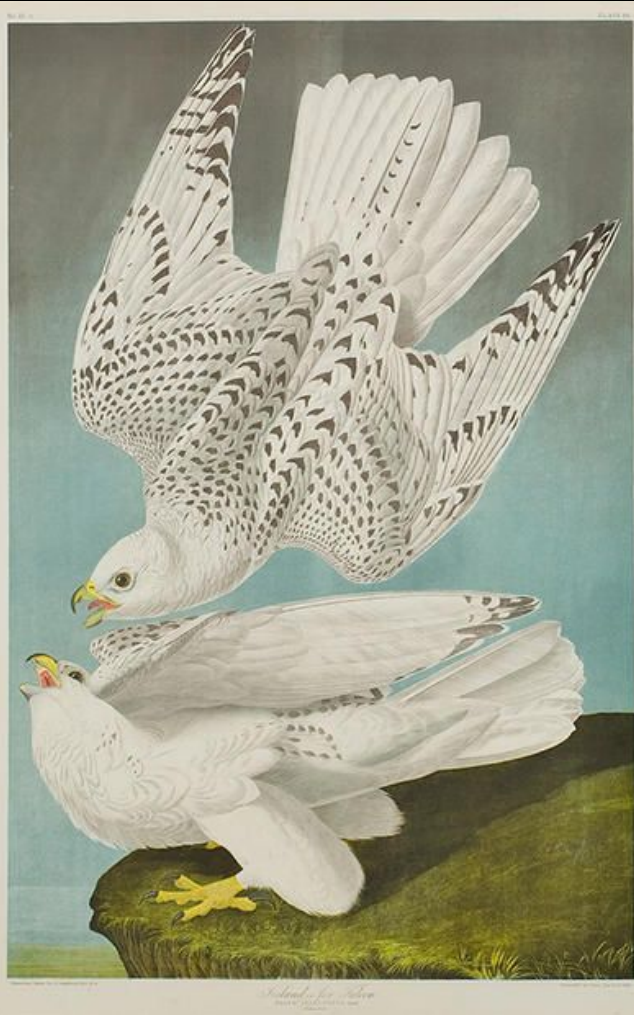

From the drawing of J. Audubon, F. R. S., & L. S.

Engraved, colored, and collated by S. Searl, 1828.

Roseate Spoonbill
PLATA LEA. AD. & J. A. L.
— 1828. —

American Bittern
ARDEA HIBOL

PLATE XXX

PLATE XXX

Passenger Pigeon
COLUMBA MIGRATORIA, Linn.
Male, 1. Female, 2.

Arctic Tern.
STERNA ARCTICA.

Drawn from Nature and Published by J. Van der Aarde, 1851, U.S.

Blue Crane, or Koon.
ALCEDO CORUANA.
L. 1841. Birds spring plumage. 2. Young second Year.

Engraved, Printed & Coloured by W. H. Barre, 1850.

Willow Grouse or Large Ptarmigan.

TETRAO PALIFEX, Temm.

Male, 1. Female, 2. & Young.
Siberian Forest, Nov. 1850.

From the Museum of the Smithsonian Institution, U.S.A.

Scarlet Ibis
IBIS, SCARLET, A. Vieillot
1. Adult Male. 2. Young Female Adult.

Engelbert Kaibitz and Heinrich Vogt (1801)

Mallard Duck. ANAS BOSCHUANI. LINNÆUS.

Purple Finch
FRINGILLA PURPUREA, Amer.
Male, ♀ Female, ♀
*Red Hawk - *Larus americanus*.*

White-tailed Eagle
Haliaeetus albicollis